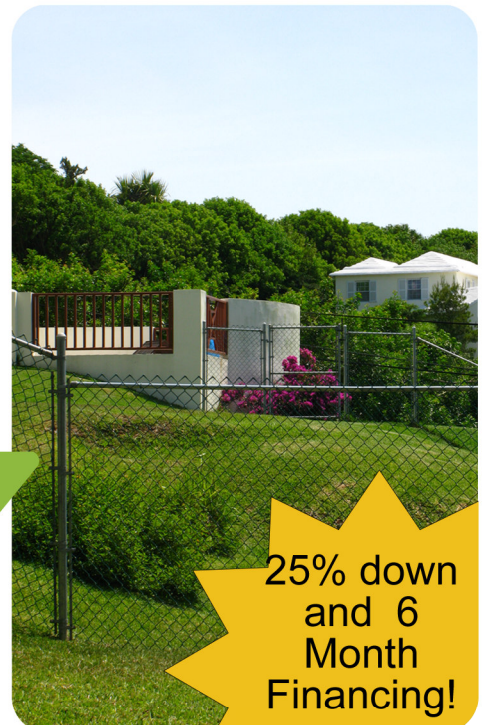

25% down
and 6
Month
Financing!